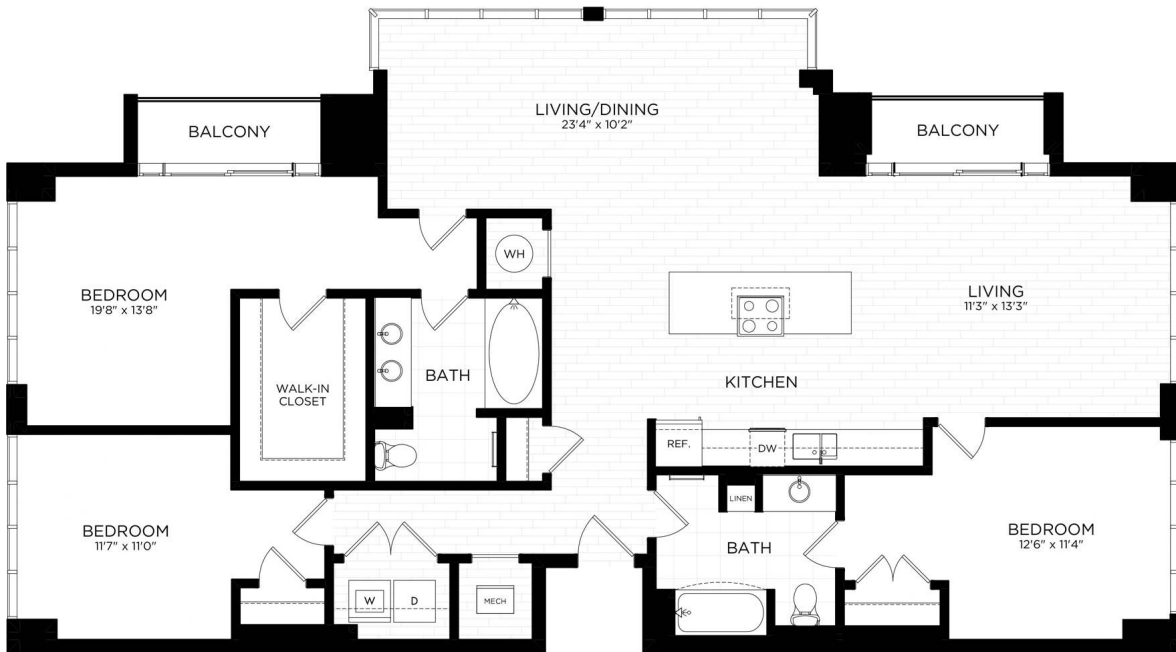

3A

3 BED / 2 BATH

1908

SQ. FT.

PALLAS
AT PIKE & ROSE

11550 Old Georgetown Road | Bethesda, MD 20852

www.pallasapts.com

* Pricing and availability are subject to change. Rent is based on monthly frequency. Additional fees may apply, such as but not limited to package delivery, trash, water, amenities, etc.

** Floorplans are artist's rendering. All dimensions are approximate. Actual product and specifications may vary in dimension or detail. Not all features are available in every apartment. Please see a representative for details.