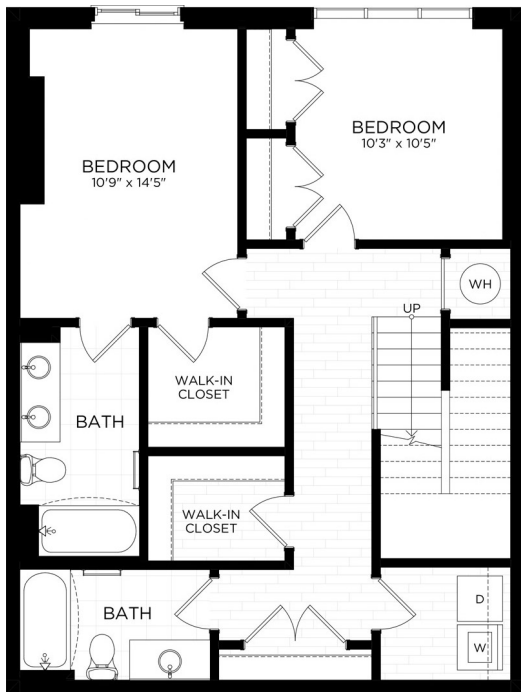

2V-1A, B

2 BED / 2.5 BATH

1503

SQ. FT.

LEVEL 1

LEVEL 2

PALLAS
AT PIKE & ROSE

11550 Old Georgetown Road | Bethesda, MD 20852

** Floorplans are artist's rendering. All dimensions are approximate. Actual product and specifications may vary in dimension or detail. Not all features are available in every apartment. Please see a representative for details.