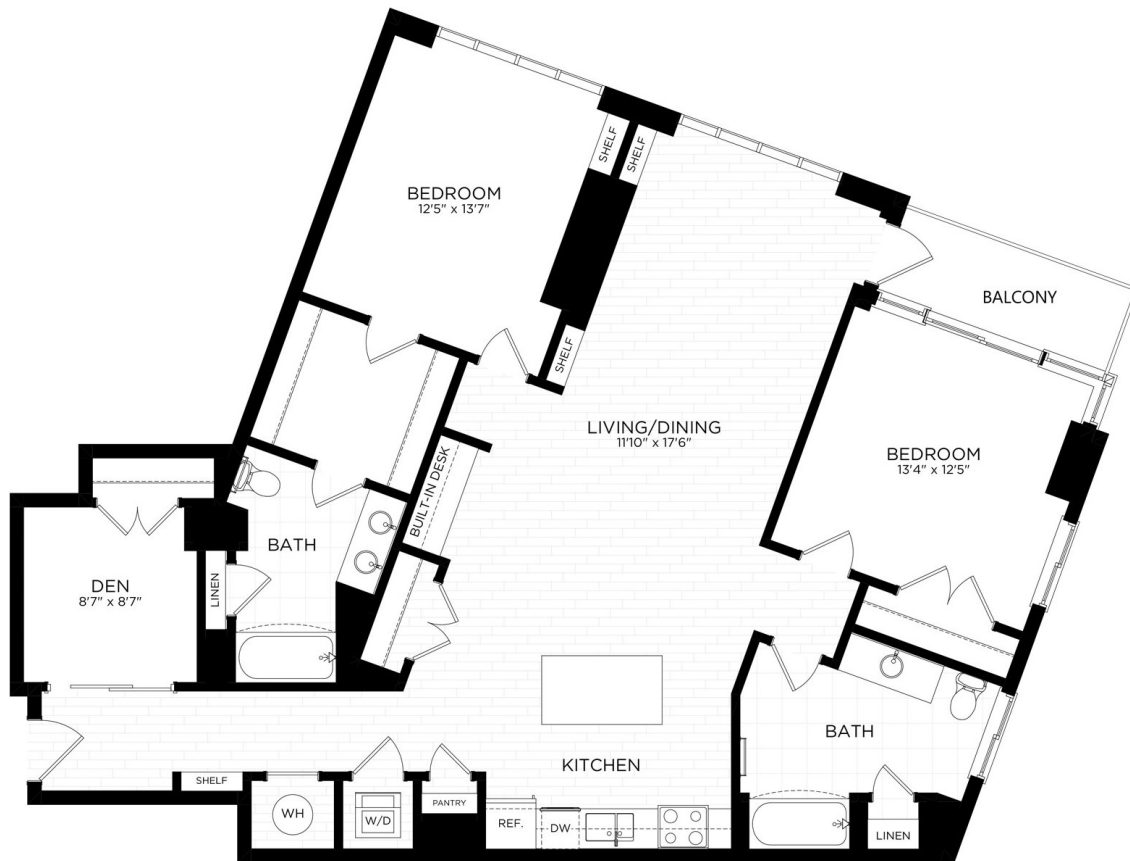

2K

2 BED / 2 BATH

1593

SQ. FT.

PALLAS
AT PIKE & ROSE

11550 Old Georgetown Road | Bethesda, MD 20852

www.pallasapts.com

* Pricing and availability are subject to change. Rent is based on monthly frequency. Additional fees may apply, such as but not limited to package delivery, trash, water, amenities, etc.

** Floorplans are artist's rendering. All dimensions are approximate. Actual product and specifications may vary in dimension or detail. Not all features are available in every apartment. Please see a representative for details.