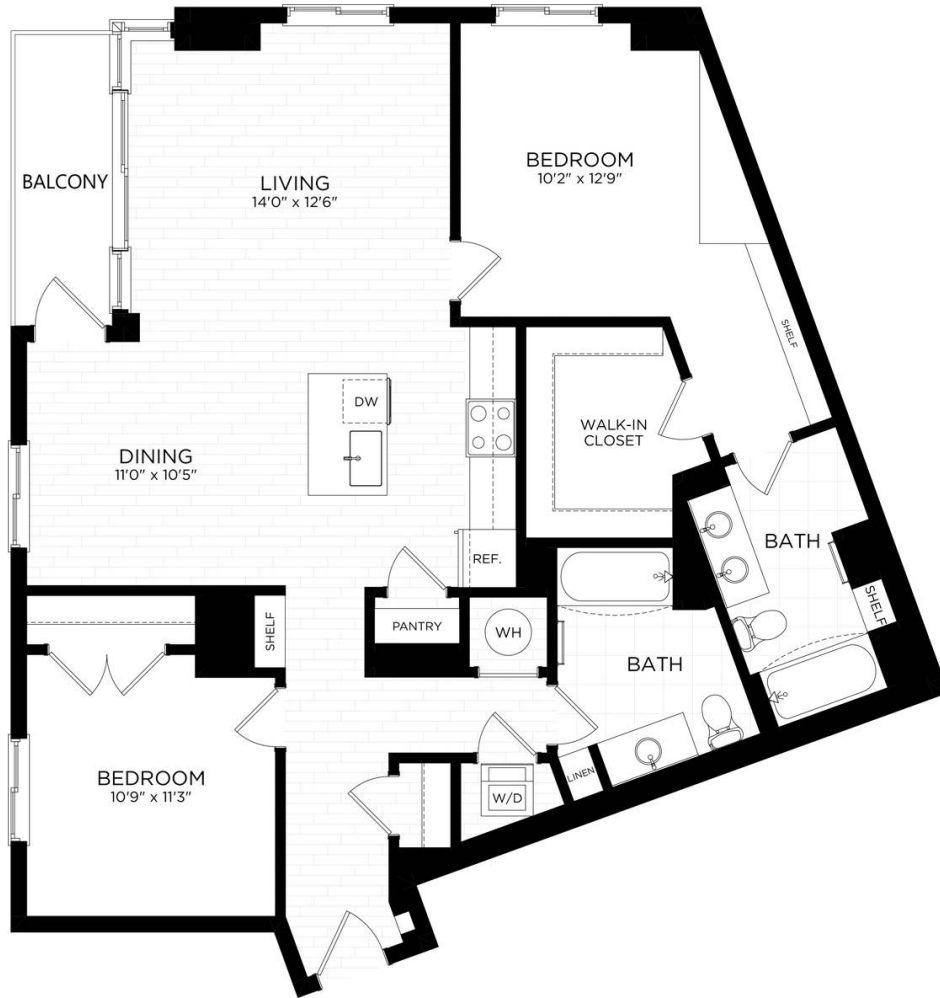

# 2G

2 BED / 2 BATH

# 1289

SQ. FT.

**PALLAS**  
AT PIKE & ROSE

11550 Old Georgetown Road | Bethesda, MD 20852

[www.pallasapts.com](http://www.pallasapts.com)

\* Pricing and availability are subject to change. Rent is based on monthly frequency. Additional fees may apply, such as but not limited to package delivery, trash, water, amenities, etc.

\*\* Floorplans are artist's rendering. All dimensions are approximate. Actual product and specifications may vary in dimension or detail. Not all features are available in every apartment. Please see a representative for details.