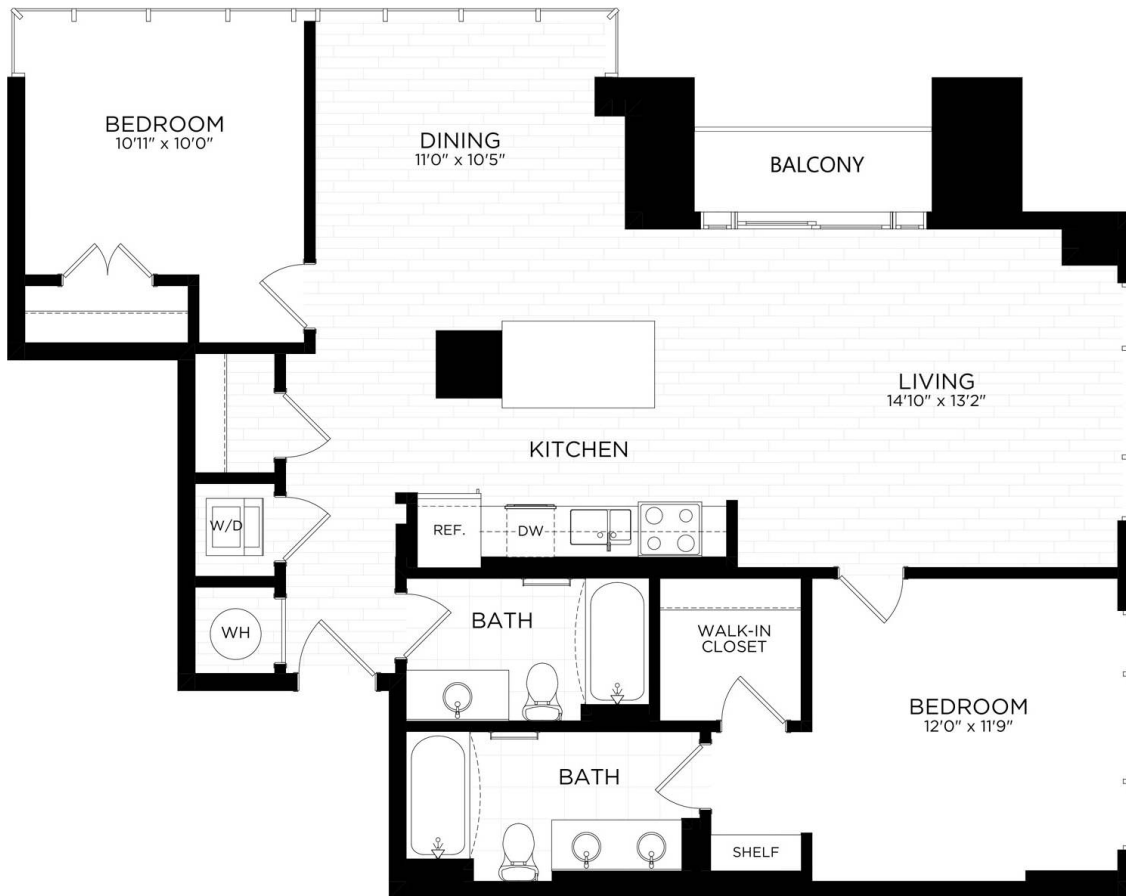

# 2D

2 BED / 2 BATH

# 1206

SQ. FT.

**PALLAS**  
AT PIKE & ROSE

11550 Old Georgetown Road | Bethesda, MD 20852

[www.pallasapts.com](http://www.pallasapts.com)

\* Pricing and availability are subject to change. Rent is based on monthly frequency. Additional fees may apply, such as but not limited to package delivery, trash, water, amenities, etc.

\*\* Floorplans are artist's rendering. All dimensions are approximate. Actual product and specifications may vary in dimension or detail. Not all features are available in every apartment. Please see a representative for details.