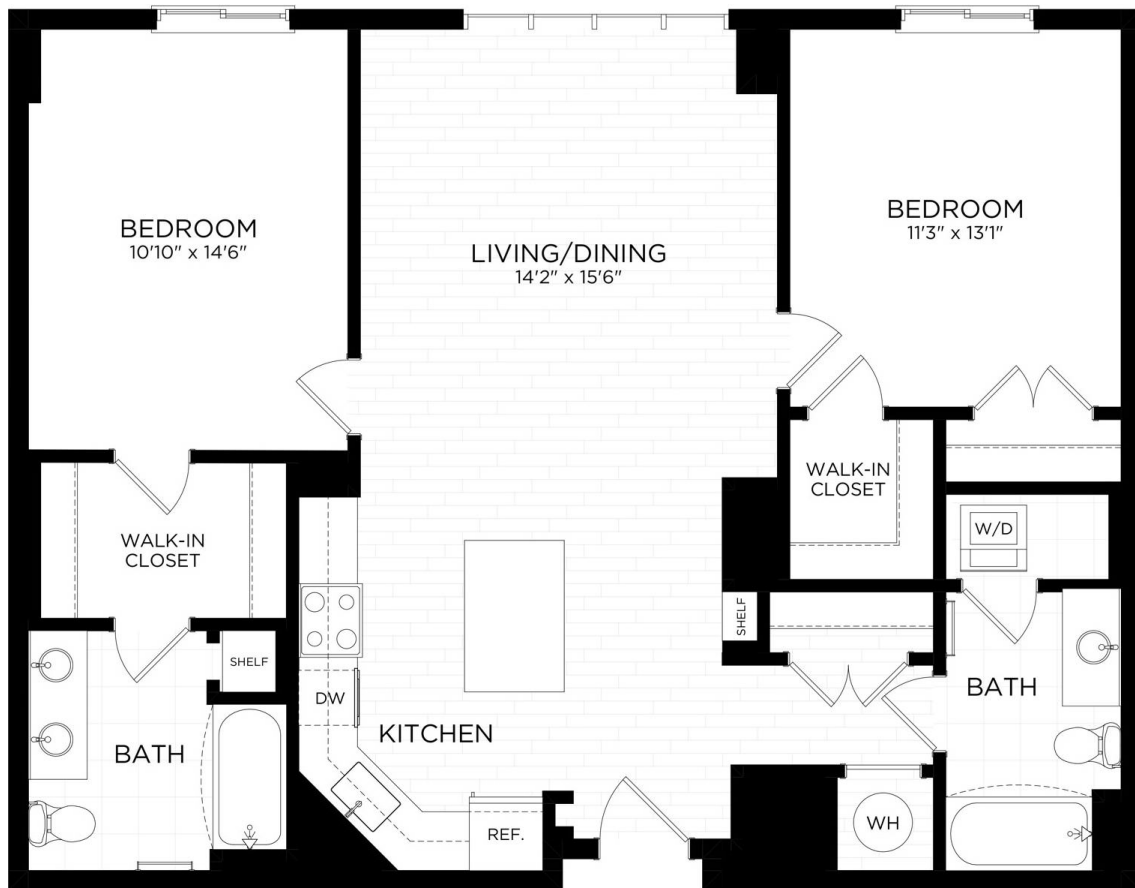

# 2C-3

2 BED / 2 BATH

# 1144

SQ. FT.

**PALLAS**  
AT PIKE & ROSE

11550 Old Georgetown Road | Bethesda, MD 20852

[www.pallasapts.com](http://www.pallasapts.com)

\* Pricing and availability are subject to change. Rent is based on monthly frequency. Additional fees may apply, such as but not limited to package delivery, trash, water, amenities, etc.

\*\* Floorplans are artist's rendering. All dimensions are approximate. Actual product and specifications may vary in dimension or detail. Not all features are available in every apartment. Please see a representative for details.