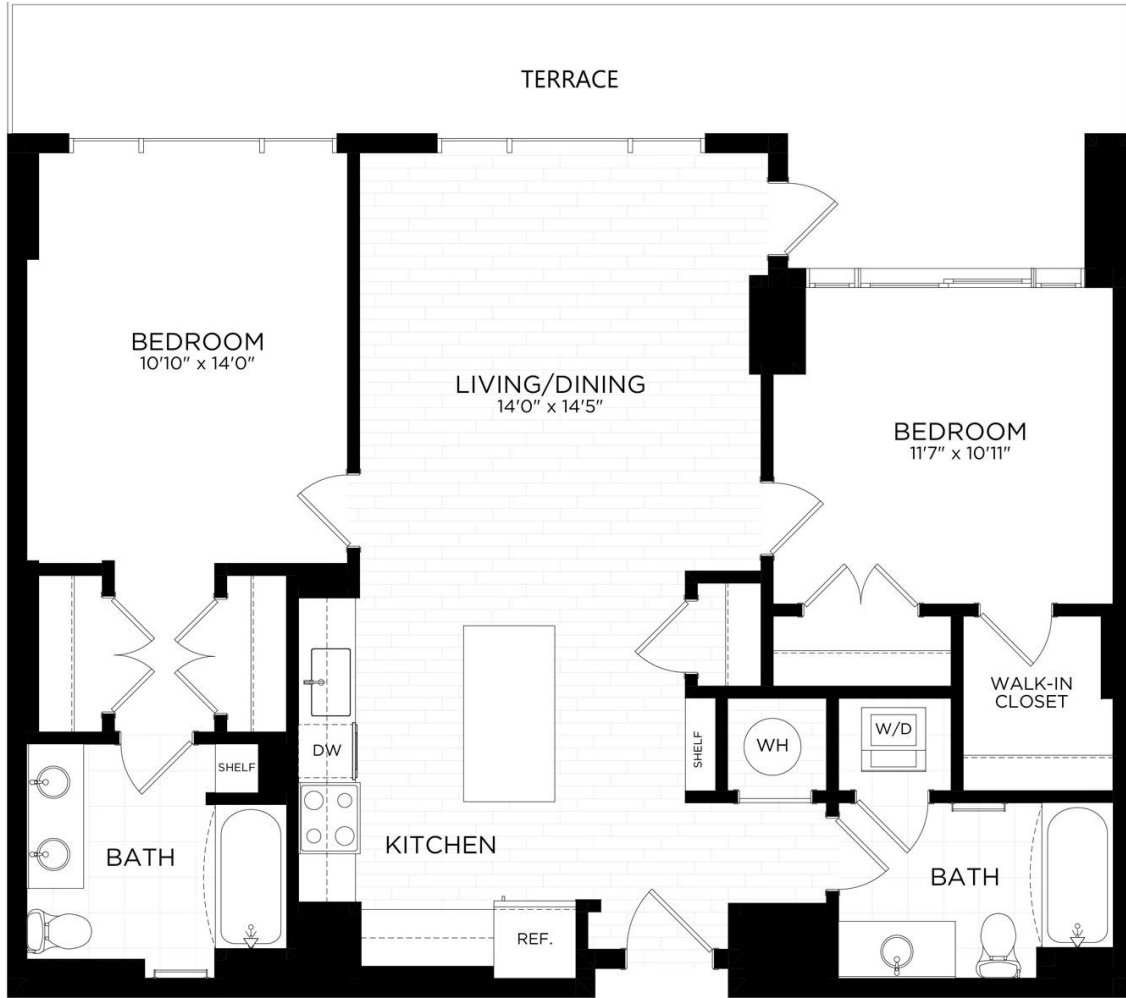

2C-2A, B

2 BED / 2 BATH

1074 - 1077

SQ. FT.

PALLAS
AT PIKE & ROSE

11550 Old Georgetown Road | Bethesda, MD 20852

www.pallasapts.com

* Pricing and availability are subject to change. Rent is based on monthly frequency. Additional fees may apply, such as but not limited to package delivery, trash, water, amenities, etc.

** Floorplans are artist's rendering. All dimensions are approximate. Actual product and specifications may vary in dimension or detail. Not all features are available in every apartment. Please see a representative for details.