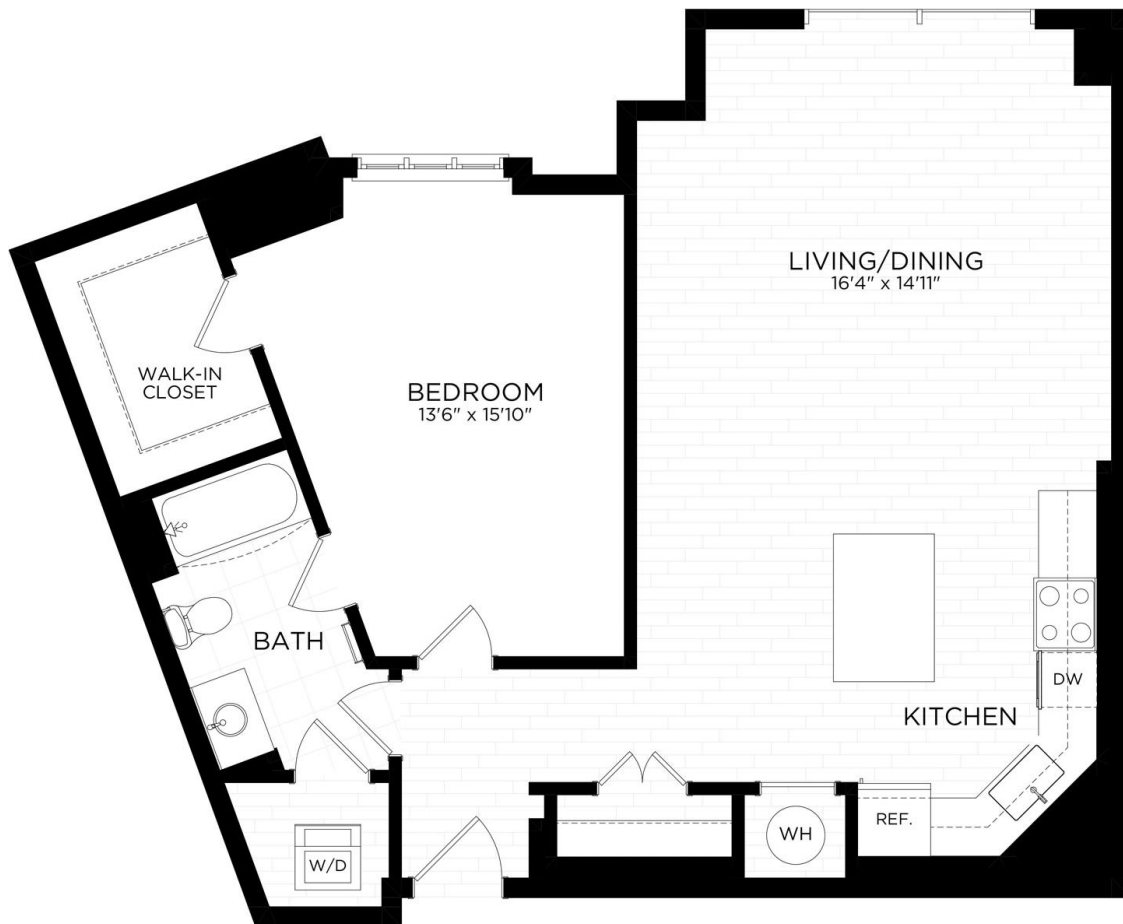

1Z

1 BED / 1 BATH

982

SQ. FT.

PALLAS
AT PIKE & ROSE

11550 Old Georgetown Road | Bethesda, MD 20852

www.pallasapts.com

* Pricing and availability are subject to change. Rent is based on monthly frequency. Additional fees may apply, such as but not limited to package delivery, trash, water, amenities, etc.

** Floorplans are artist's rendering. All dimensions are approximate. Actual product and specifications may vary in dimension or detail. Not all features are available in every apartment. Please see a representative for details.