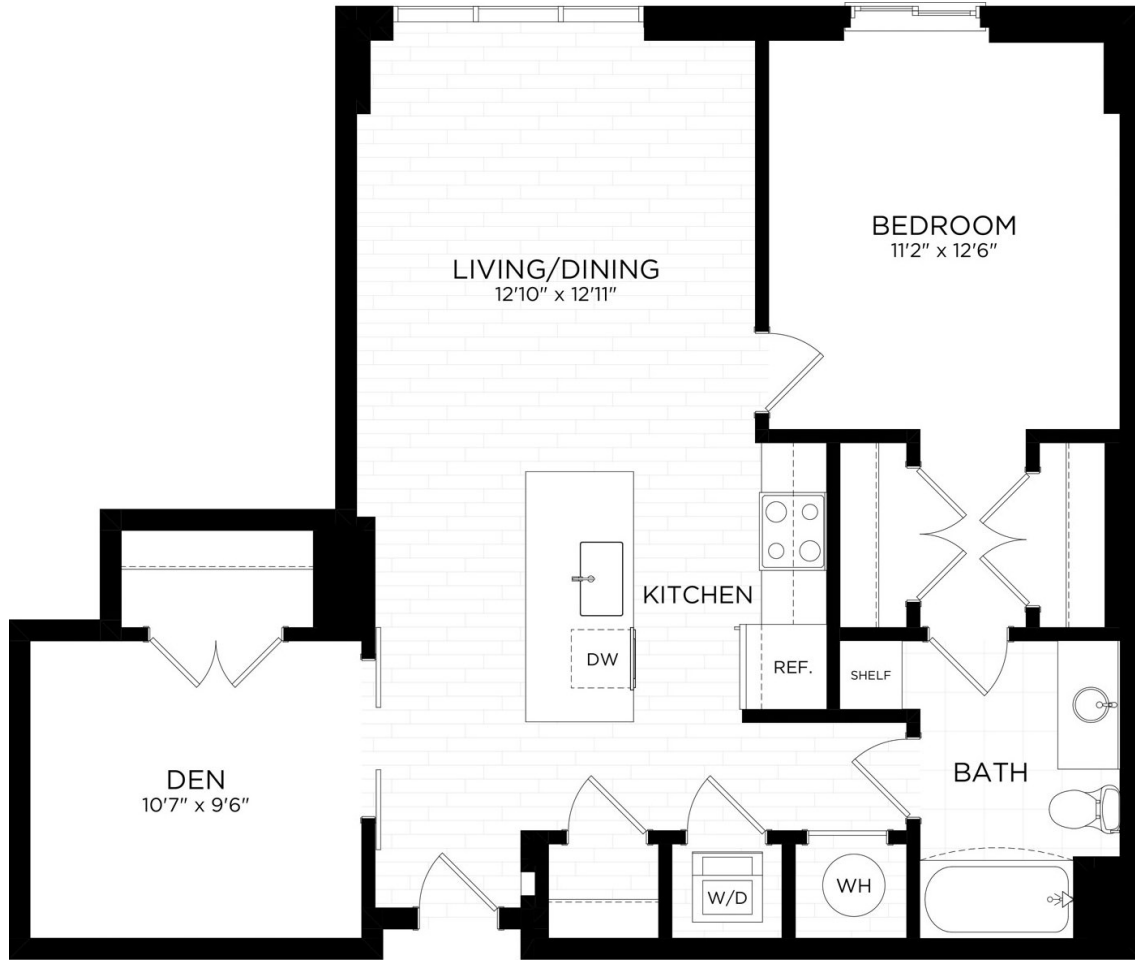

1R

1 BED / 1 BATH

907

SQ. FT.

PALLAS
AT PIKE & ROSE

11550 Old Georgetown Road | Bethesda, MD 20852

www.pallasapts.com

* Pricing and availability are subject to change. Rent is based on monthly frequency. Additional fees may apply, such as but not limited to package delivery, trash, water, amenities, etc.

** Floorplans are artist's rendering. All dimensions are approximate. Actual product and specifications may vary in dimension or detail. Not all features are available in every apartment. Please see a representative for details.