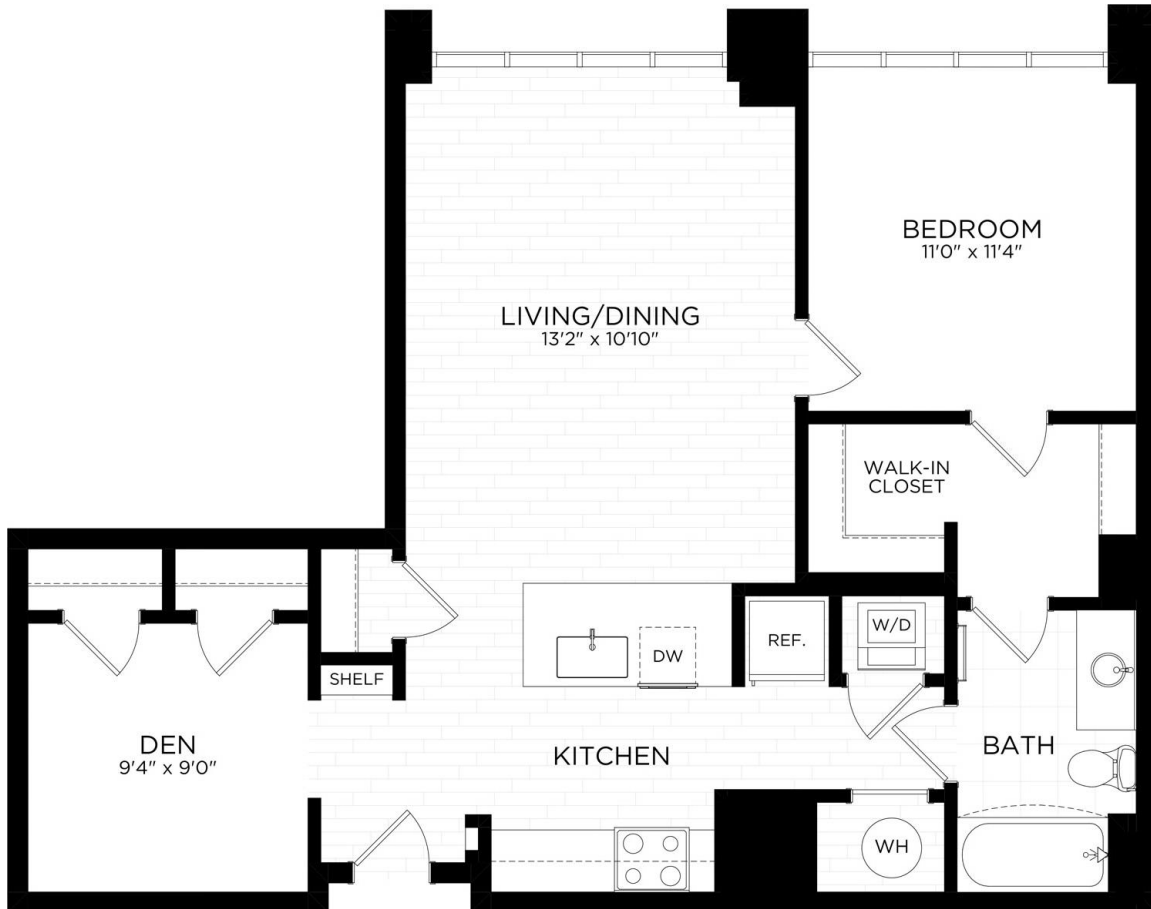

1N

1 BED / 1 BATH

878

SQ. FT.

PALLAS
AT PIKE & ROSE

11550 Old Georgetown Road | Bethesda, MD 20852

www.pallasapts.com

* Pricing and availability are subject to change. Rent is based on monthly frequency. Additional fees may apply, such as but not limited to package delivery, trash, water, amenities, etc.

** Floorplans are artist's rendering. All dimensions are approximate. Actual product and specifications may vary in dimension or detail. Not all features are available in every apartment. Please see a representative for details.