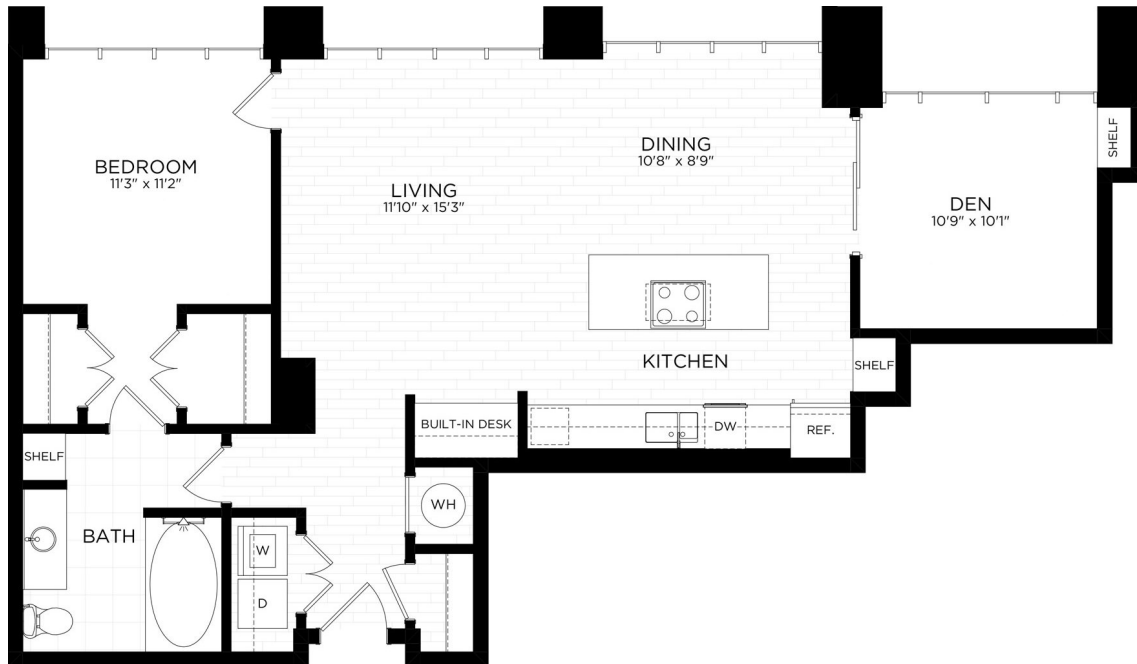

# 1M

1 BED / 1 BATH

# 1106

SQ. FT.

**PALLAS**  
AT PIKE & ROSE

11550 Old Georgetown Road | Bethesda, MD 20852

[www.pallasapts.com](http://www.pallasapts.com)

\* Pricing and availability are subject to change. Rent is based on monthly frequency. Additional fees may apply, such as but not limited to package delivery, trash, water, amenities, etc.

\*\* Floorplans are artist's rendering. All dimensions are approximate. Actual product and specifications may vary in dimension or detail. Not all features are available in every apartment. Please see a representative for details.