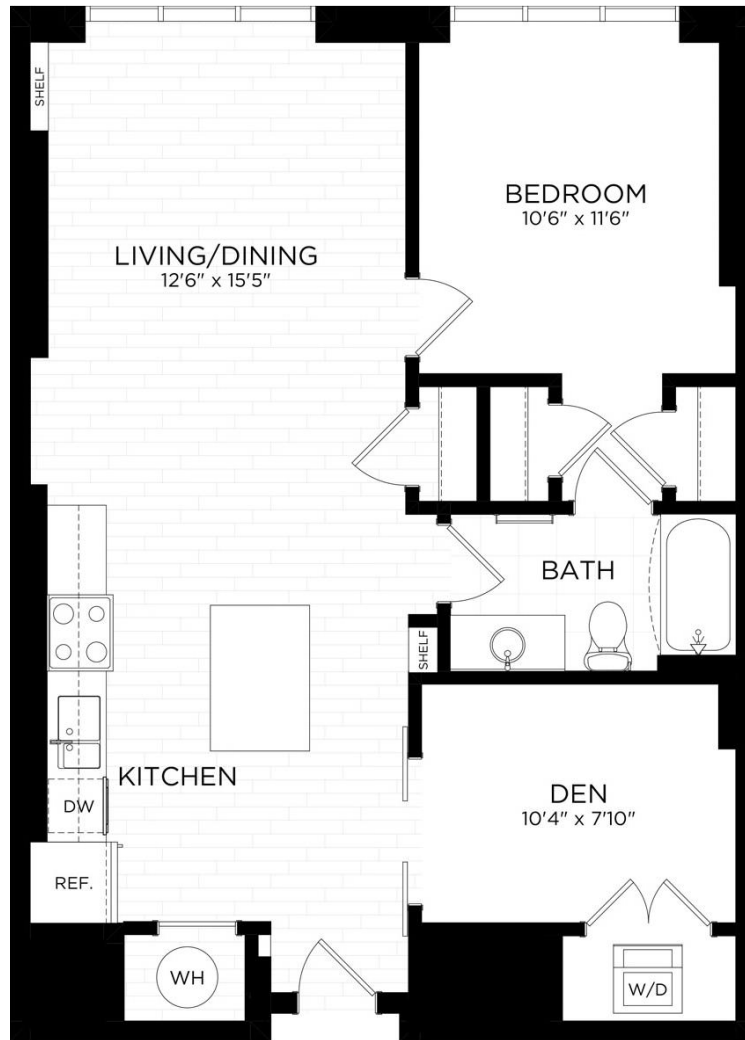

# 1K-3A, B

1 BED / 1 BATH

# 892 - 900

SQ. FT.

PALLAS  
AT PIKE & ROSE

11550 Old Georgetown Road | Bethesda, MD 20852

[www.pallasapts.com](http://www.pallasapts.com)

\* Pricing and availability are subject to change. Rent is based on monthly frequency. Additional fees may apply, such as but not limited to package delivery, trash, water, amenities, etc.

\*\* Floorplans are artist's rendering. All dimensions are approximate. Actual product and specifications may vary in dimension or detail. Not all features are available in every apartment. Please see a representative for details.