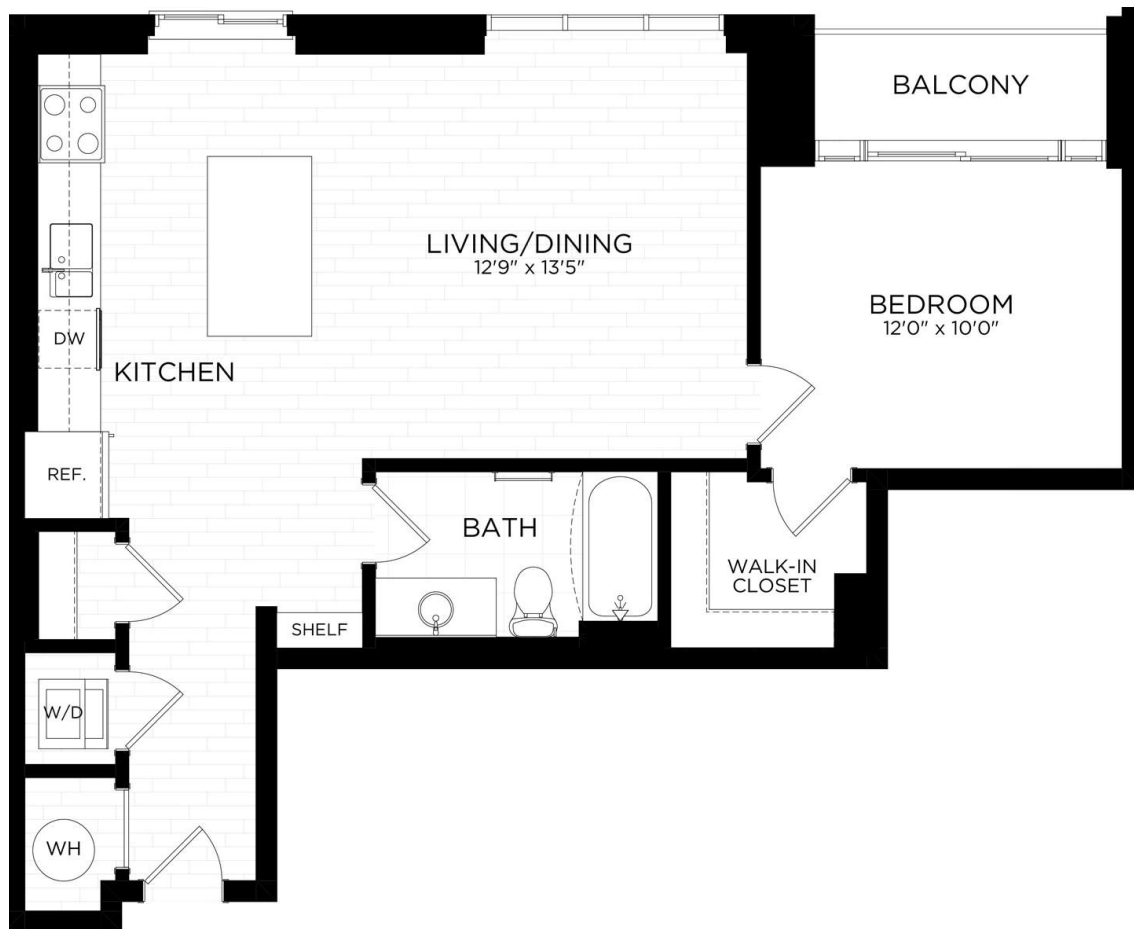

1G-1

1 BED / 1 BATH

774

SQ. FT.

PALLAS
AT PIKE & ROSE

11550 Old Georgetown Road | Bethesda, MD 20852

www.pallasapts.com

* Pricing and availability are subject to change. Rent is based on monthly frequency. Additional fees may apply, such as but not limited to package delivery, trash, water, amenities, etc.

** Floorplans are artist's rendering. All dimensions are approximate. Actual product and specifications may vary in dimension or detail. Not all features are available in every apartment. Please see a representative for details.