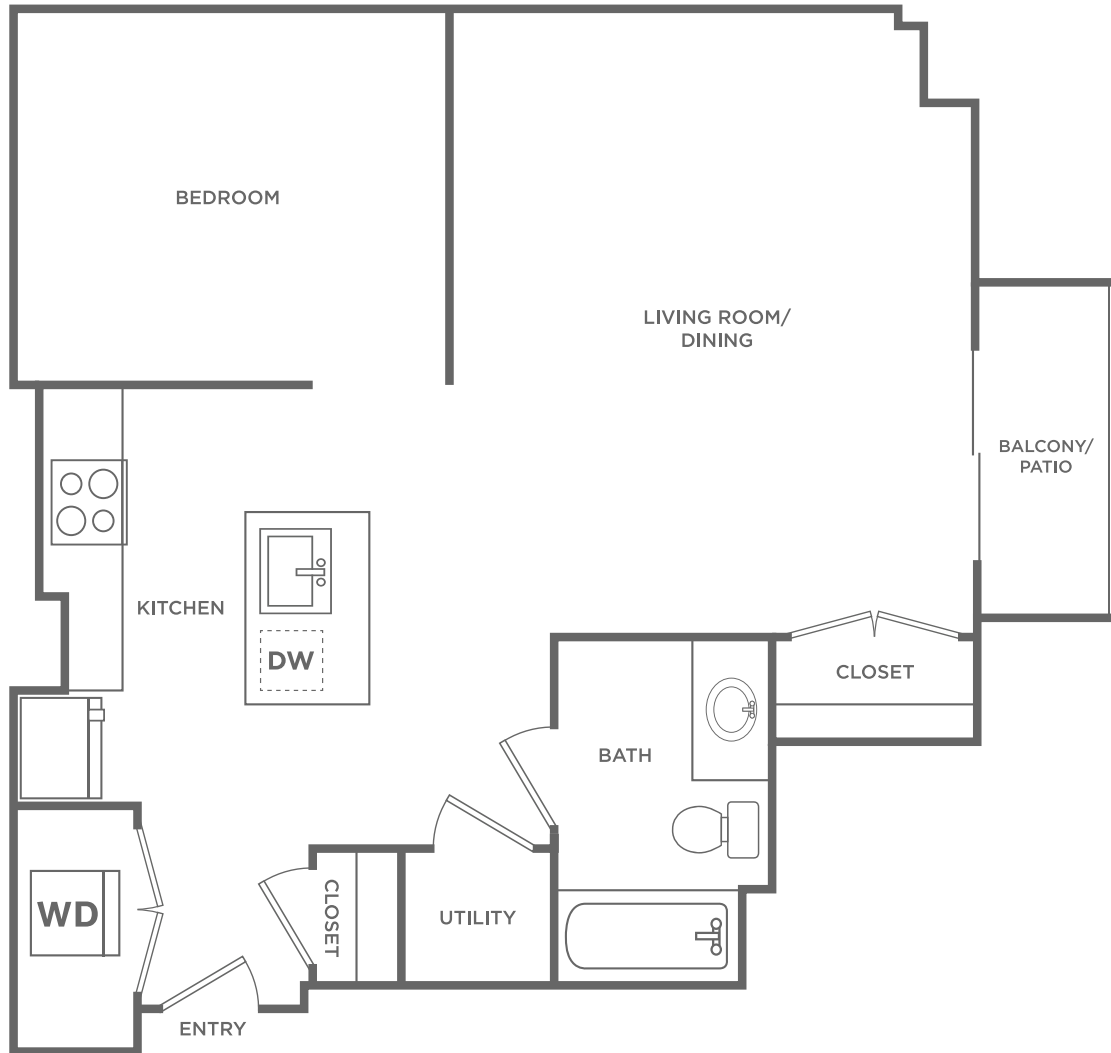

1B-2

1 BED / 1 BATH

780

SQ. FT.

PALLAS
AT PIKE & ROSE

11803 Grand Park Avenue | Bethesda, MD 20852

www.PallasApts.com

**Floor plans are artist's rendering. All dimensions are approximate. Actual product and specifications may vary in dimension or detail. Not all features are available in every apartment. Prices and availability are subject to change. Please see a representative for details.*