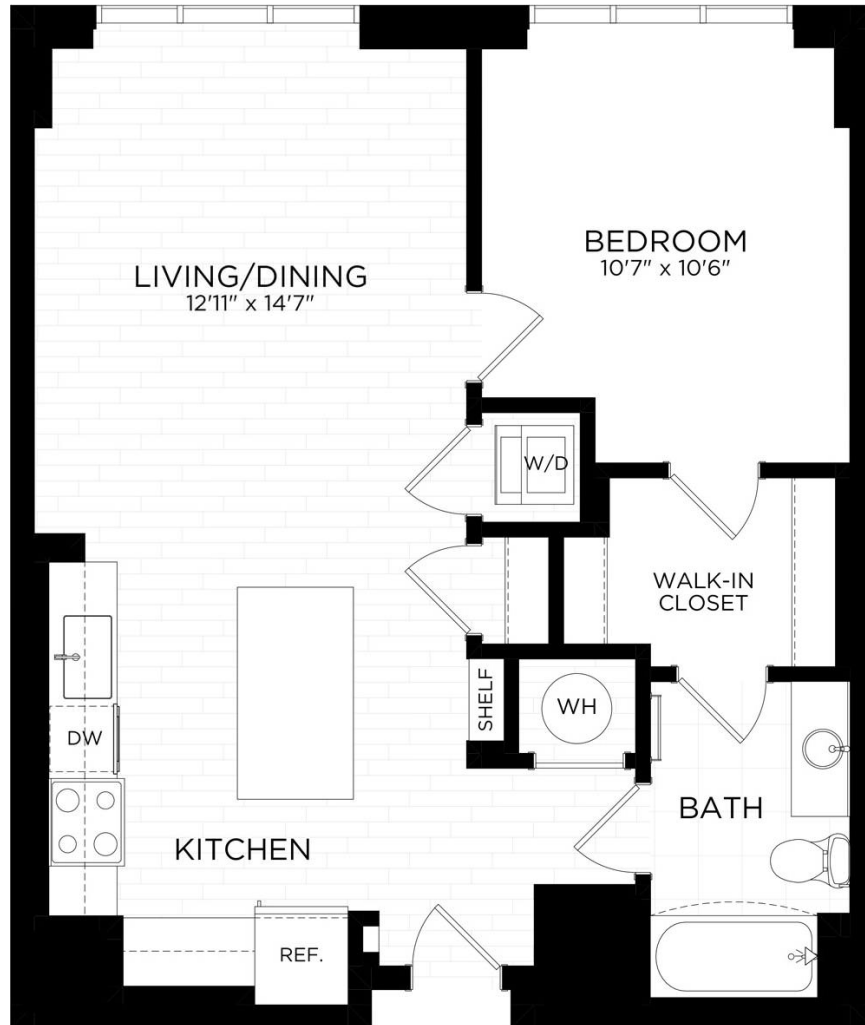

1A-A

1 BED / 1 BATH

749

SQ. FT.

PALLAS
AT PIKE & ROSE

11550 Old Georgetown Road | Bethesda, MD 20852

www.pallasapts.com

* Pricing and availability are subject to change. Rent is based on monthly frequency. Additional fees may apply, such as but not limited to package delivery, trash, water, amenities, etc.

** Floorplans are artist's rendering. All dimensions are approximate. Actual product and specifications may vary in dimension or detail. Not all features are available in every apartment. Please see a representative for details.