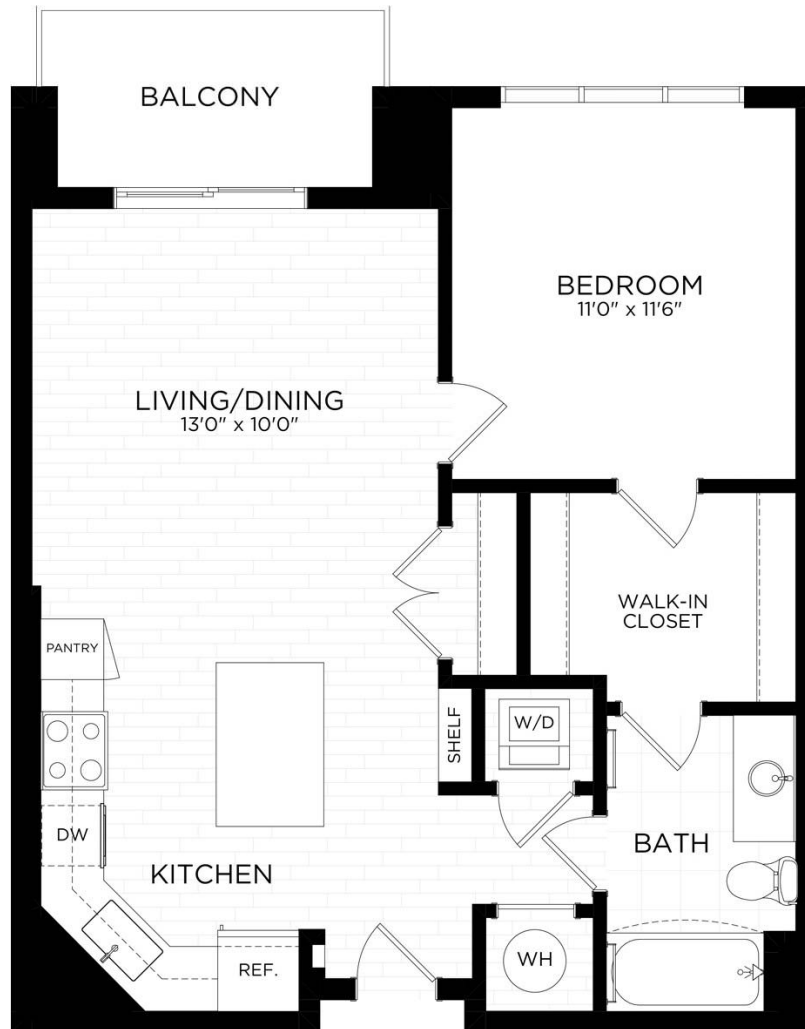

1A-2A, B

1 BED / 1 BATH

734

SQ. FT.

PALLAS
AT PIKE & ROSE

11550 Old Georgetown Road | Bethesda, MD 20852

www.pallasapts.com

* Pricing and availability are subject to change. Rent is based on monthly frequency. Additional fees may apply, such as but not limited to package delivery, trash, water, amenities, etc.

** Floorplans are artist's rendering. All dimensions are approximate. Actual product and specifications may vary in dimension or detail. Not all features are available in every apartment. Please see a representative for details.